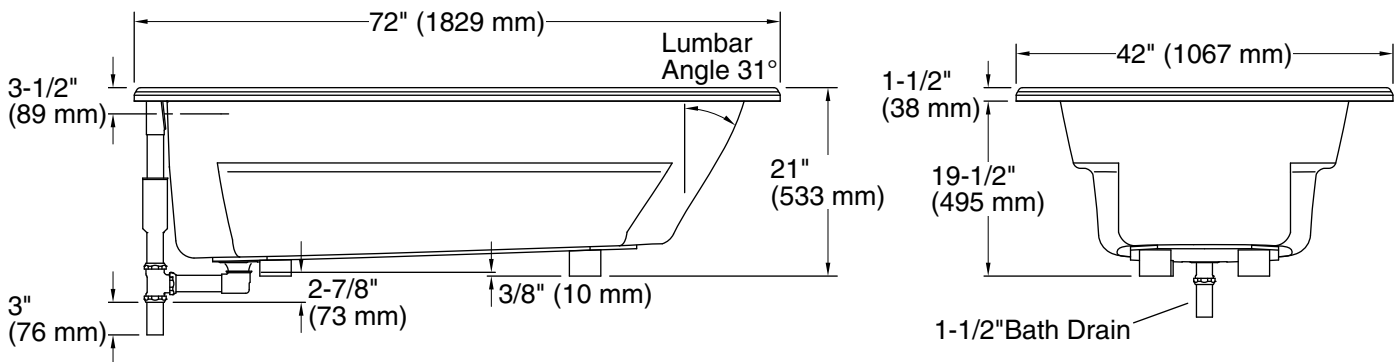

## Available Colors/Finishes

*Color tiles intended for reference only.*

Color	Code	Description
	0	White
	96	Biscuit
	G9	Sandbar

No change in measurements if connected with drain illustrated. (K-11677)

Recommended faucet area

### Technical Information

All product dimensions are nominal.

Installation:	Drop-in
Drain location:	End
Basin area, bottom:	55-1/4" x 23-1/2" (1403 mm x 597 mm)
Basin area, top:	64-1/2" x 32" (1638 mm x 813 mm)
Weight:	93 lbs (42.2 kg)
Minimum floor load:	36 lbs/ft <sup>2</sup> (175.8 kg/m <sup>2</sup> )
Water depth:	15" (381 mm)
Water capacity:	75 gal (283.9 L)
Template:	Drop-in, 1042557-7, required, included