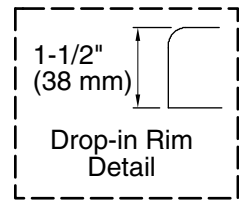

## Available Colors/Finishes

*Color tiles intended for reference only.*

Color	Code	Description
	0	White
	96	Biscuit
	G9	Sandbar

No change in measurements if connected with drain illustrated. (K-11677)

Recommended faucet area

### Technical Information

All product dimensions are nominal.

Installation:	Drop-in
Drain location:	End
Basin area, bottom:	55-1/4" x 23-1/2" (1403 mm x 597 mm)
Basin area, top:	64-1/2" x 32" (1638 mm x 813 mm)
Weight:	93 lbs (42.2 kg)
Minimum floor load:	36 lbs/ft <sup>2</sup> (175.8 kg/m <sup>2</sup> )
Water depth:	15" (381 mm)
Water capacity:	75 gal (283.9 L)
Template:	Drop-in, 1042557-7, required, included