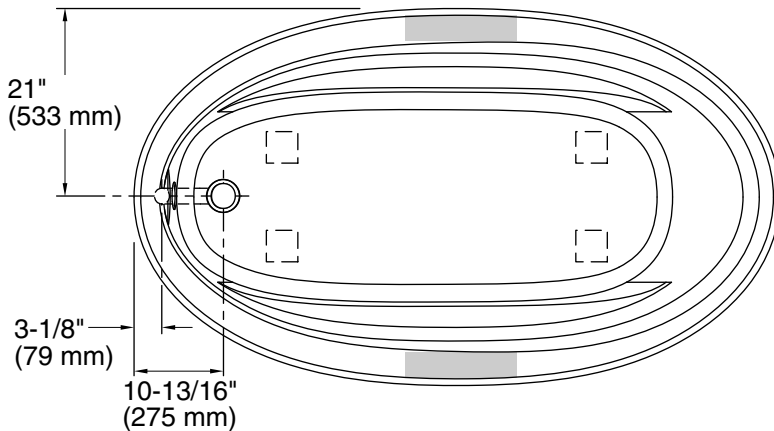

No change in measurements if connected with drain illustrated. (K-11677)

Recommended faucet area